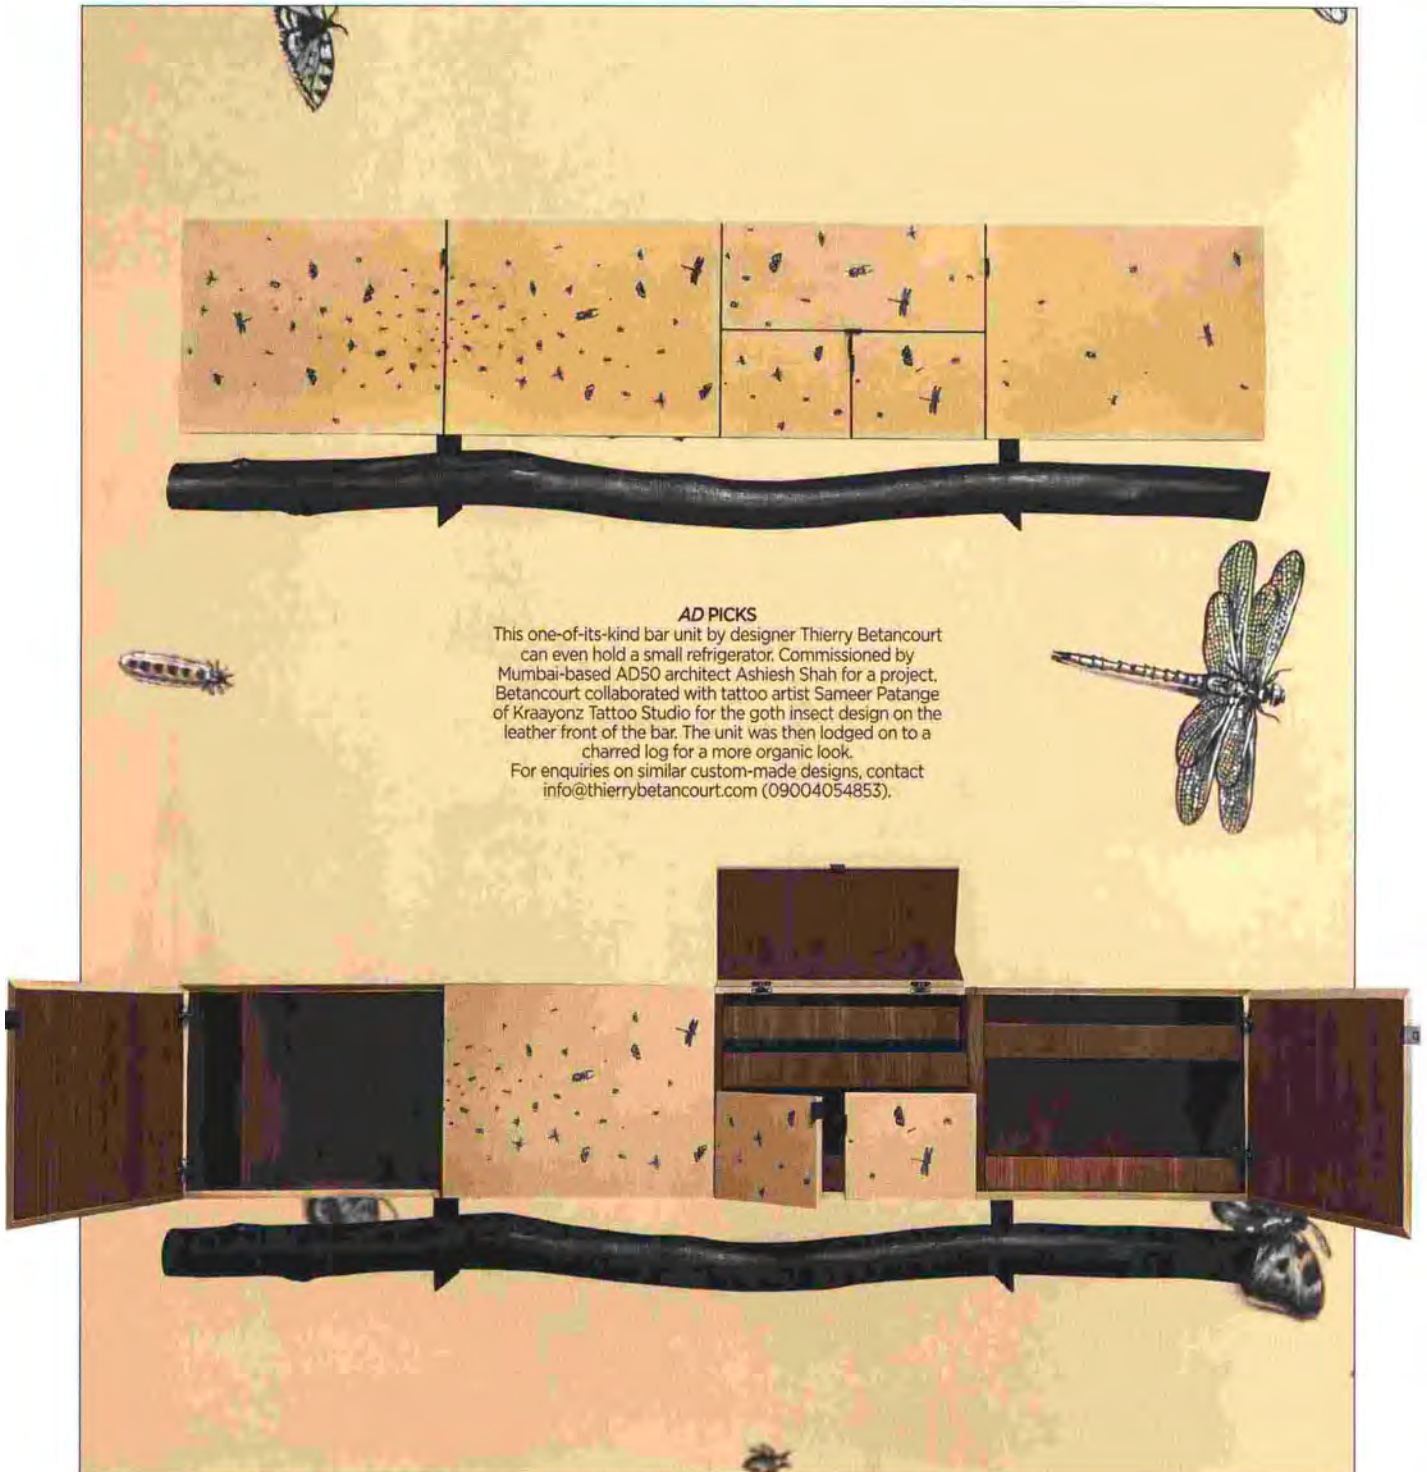

AD *discover*

OUR ROUND-UP FROM THE
FRONT LINES OF DESIGN:
TRENDS, PRODUCTS, STYLES,
BOOKS AND EVENTS

AD PICKS

This one-of-its-kind bar unit by designer Thierry Betancourt can even hold a small refrigerator. Commissioned by Mumbai-based AD50 architect Ashlesh Shah for a project, Betancourt collaborated with tattoo artist Sameer Patange of Kraayonz Tattoo Studio for the goth insect design on the leather front of the bar. The unit was then lodged on to a charred log for a more organic look.