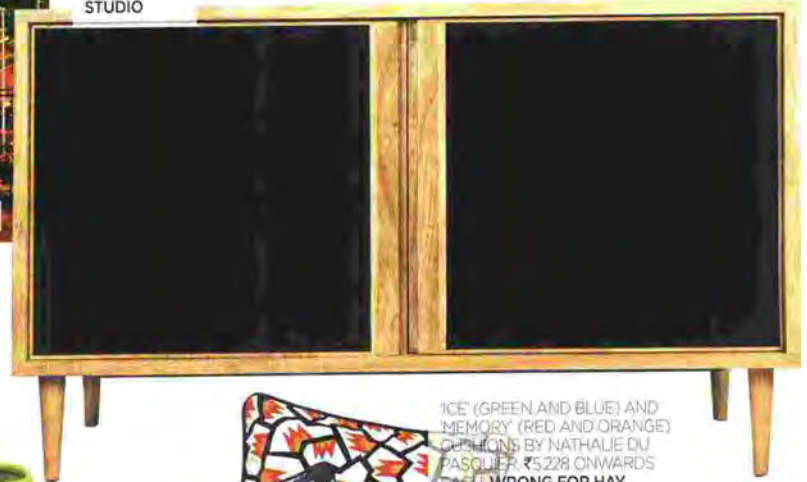

CREDENZA
₹21,200. AKFD
STUDIO

'ICE' (GREEN AND BLUE) AND
MEMORY (RED AND ORANGE)
CUSHIONS BY NATHALIE DU
PASQUIER. ₹5,228 ONWARDS
EACH. WRONG FOR HAY