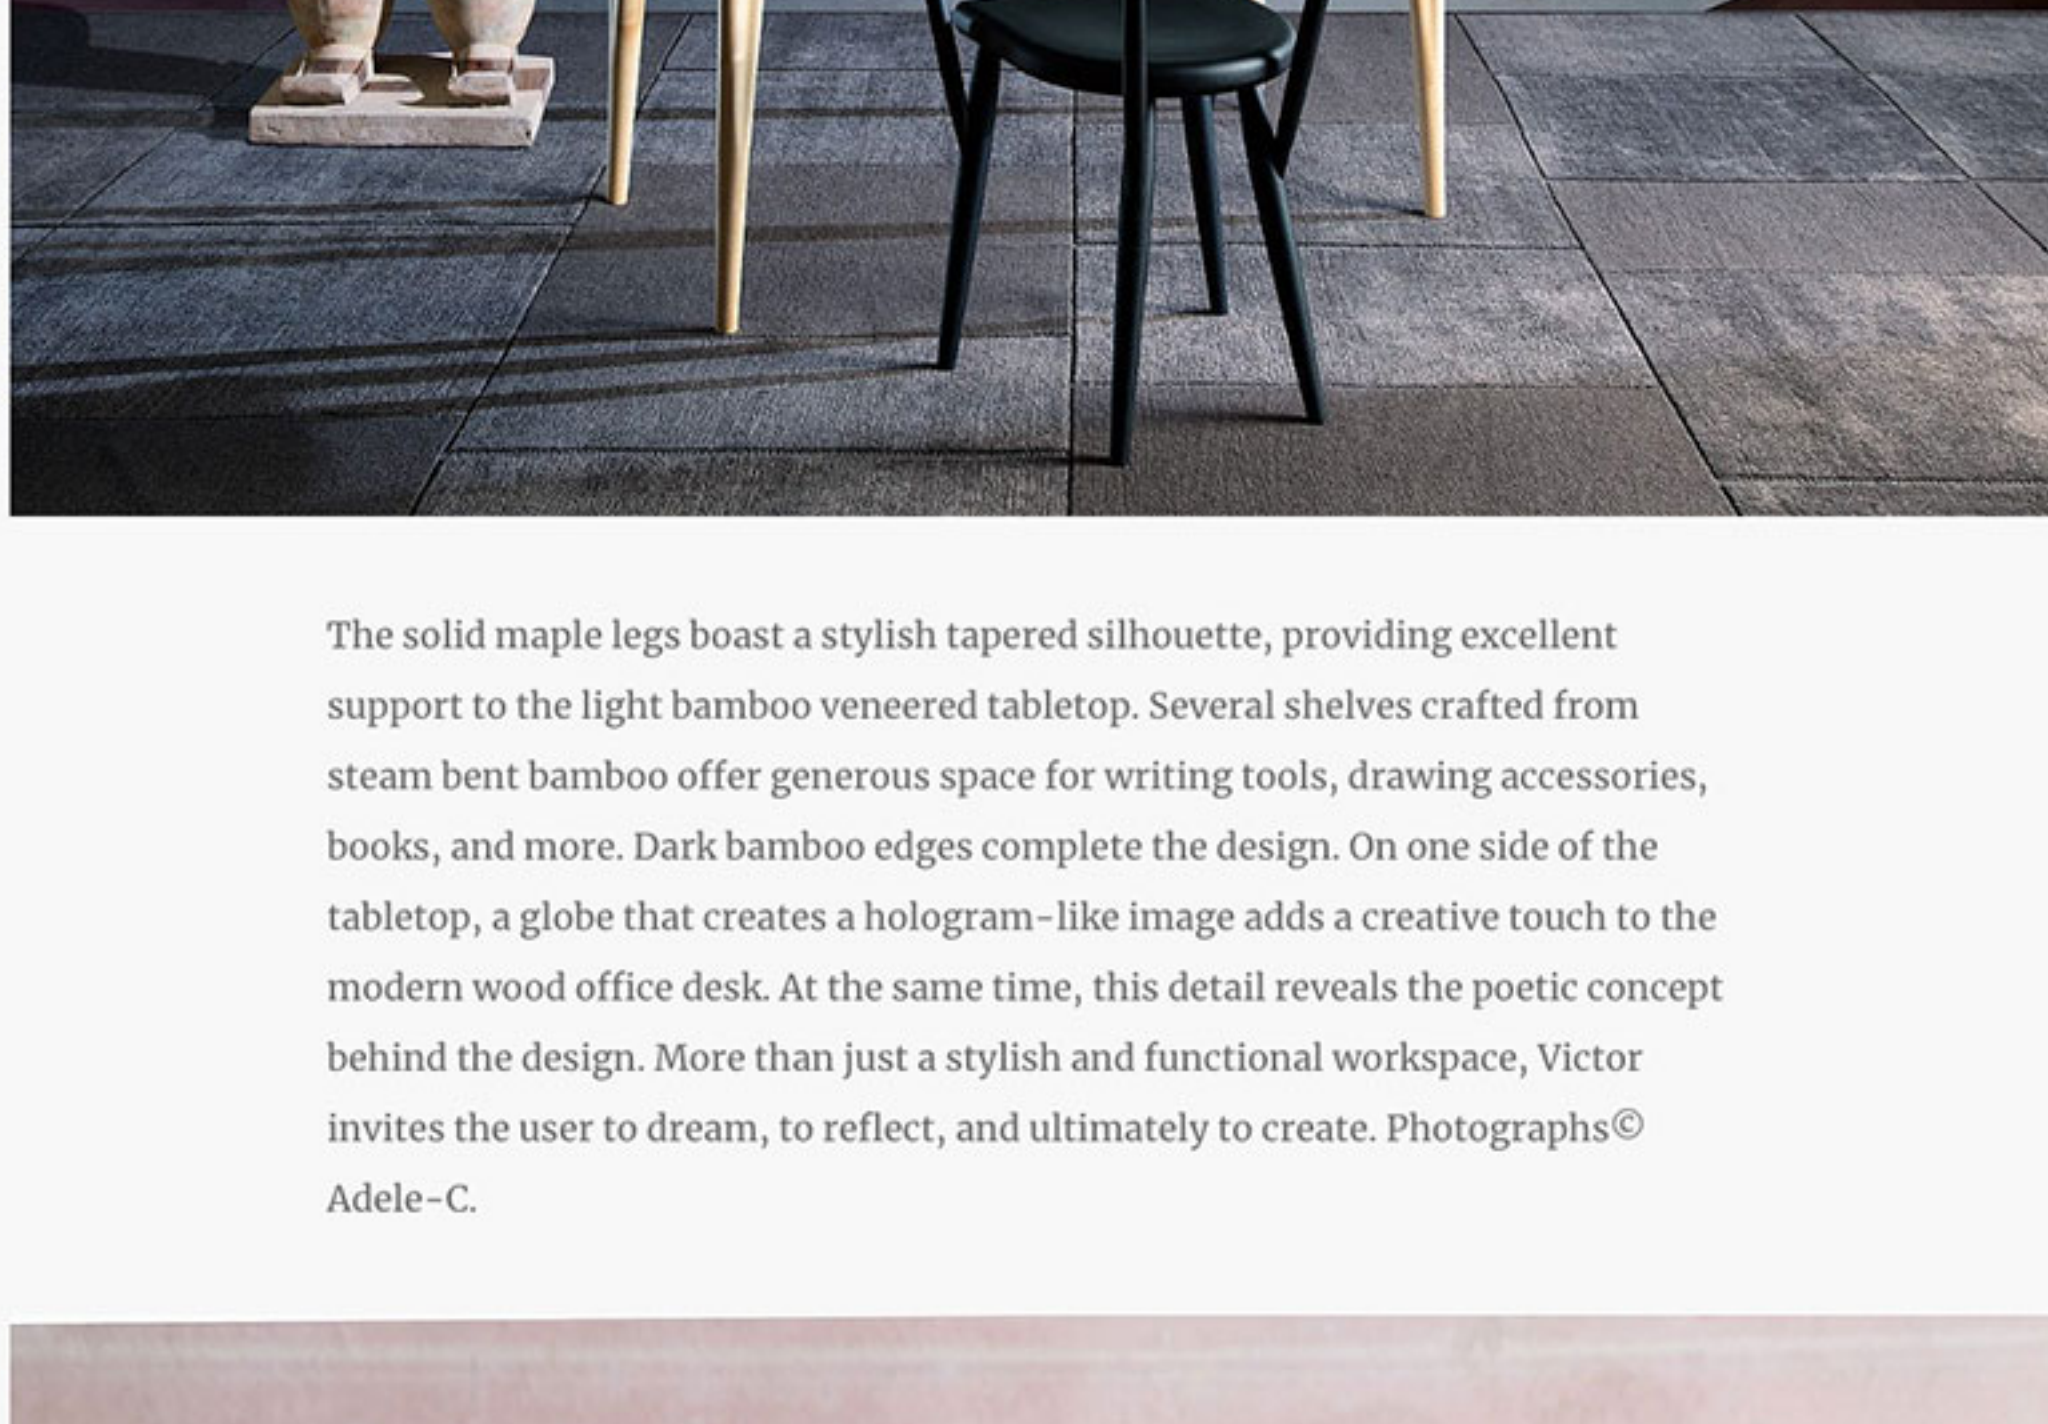

Design - November 27, 2018

THE VICTOR WRITING DESK

[VIEW ALL 14 PHOTOS](#)

An elegant desk that encourages creativity with a poetic design.

Created by artist and designer Mario Airò for Italian furniture brand **Adele-C**, Victor is a special kind of work desk. The design reflects the artist's research of the humanist "studiolo", an Italian word which refers to a small room dedicated to working, writing, and studying. Often, this private room features artworks as well as other items that reflect some aspects of the user's personality. The Victor **writing desk** refines this concept while providing an architectural take on a modern workspace. Made with a blend of materials, the modern wood office **desk** also showcases the brand's dedication to traditional craftsmanship.

The solid maple legs boast a stylish tapered silhouette, providing excellent support to the light bamboo veneered tabletop. Several shelves crafted from steam bent bamboo offer generous space for writing tools, drawing accessories, books, and more. Dark bamboo edges complete the design. On one side of the tabletop, a globe that creates a hologram-like image adds a creative touch to the modern wood office desk. At the same time, this detail reveals the poetic concept behind the design. More than just a stylish and functional workspace, Victor invites the user to dream, to reflect, and ultimately to create. Photographs© Adele-C.